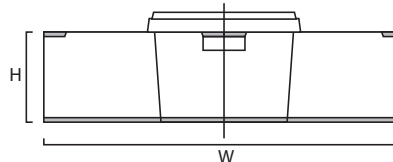

T: +31 (0)88-2402400
F: +31 (0)88-2402440
E: sales@hk-plastics.com

ECM-600

Basic data:

Contents:	0,6 liters
Exact capacity:	0,6 liters
Weight container:	29 grams
Weight standard lid:	29 grams
Dimensions tolerance:	+/- 1 mm
Volume / weight tolerance:	+/- 5%

Dimensions:

Height (A):	39,7 mm
Length (B):	191,81 mm
Width (C):	128,87 mm
Width including handle grips:	191,81 mm
Nesting gap:	16,58 mm
Height with lid (D):	40,3 mm
Stacked height with lid (E):	32,9 mm

Decoration (maximal dimensions):

Height:	IML-lid:	99,26 mm
Width (long side for off-set):		209,49 mm
Width (short side for off-set):		
(CTC):		
No. of printed sides:		

Europallet configuration

Containers on pallet:	3744 pcs.
Layers per pallet:	4
Stacks per layer:	36
Total per stack:	26
Pallet Height:	2000 mm
Pallet Height with lids:	2400 mm
Lids on pallet (standard pallet):	23400 pcs.