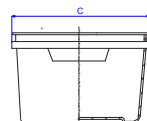

T: +31 (0)88-2402400
F: +31 (0)88-2402440
E: sales@hk-plastics.com

ECM-600

Basic data:

Contents:	0,6 liters
Exact capacity:	0,6 liters
Weight container:	29 grams
Weight standard lid:	29 grams
Dimensions tolerance:	+/- 1 mm
Volume / weight tolerance:	+/- 5%

Dimensions:

Height (A):	39,7 mm
Length (B):	191,81 mm
Width (C):	128,87 mm
Width including handle grips:	191,81 mm
Nesting gap:	16,58 mm
Height with lid (D):	40,3 mm
Stacked height with lid (E):	32,9 mm

Decoration (maximal dimensions):

Height:	IML-lid:	99,26 mm
Width (long side for off-set):		209,49 mm
Width (short side for off-set):		
(CTC):		
No. of printed sides:		

Europallet configuration

Containers on pallet:	3744 pcs.
Layers per pallet:	4
Stacks per layer:	36
Total per stack:	26
Pallet Height:	2000 mm
Pallet Height with lids:	2400 mm
Lids on pallet (standard pallet):	23400 pcs.