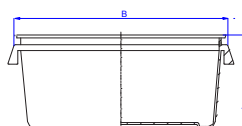

T: +31 (0)88-2402400
F: +31 (0)88-2402440
E: sales@hk-plastics.com

ECM-600

Basic data:

Contents:	0,6 liters
Exact capacity:	0,6 liters
Weight container:	29 grams
Weight standard lid:	29 grams
Dimensions tolerance:	+/- 1 mm
Volume / weight tolerance:	+/- 5%

Dimensions:

Height (A):	39,7 mm
Length (B):	191,81 mm
Width (C):	128,87 mm
Width including handle grips:	191,81 mm
Nesting gap:	16,58 mm
Height with lid (D):	40,3 mm
Stacked height with lid (E):	32,9 mm

Decoration (maximal dimensions):

Height:	IML-lid:	99,26 mm
Width (long side for off-set):		209,49 mm
Width (short side for off-set):		
(CTC):		
No. of printed sides:		

Europallet configuration

Containers on pallet:	3744 pcs.
Layers per pallet:	4
Stacks per layer:	36
Total per stack:	26
Pallet Height:	2000 mm
Pallet Height with lids:	2400 mm
Lids on pallet (standard pallet):	23400 pcs.