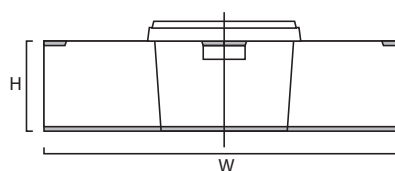

Product	Volume (litre)	Volume (litre, exact)	Outside measurements, excl. lids		
			Diameter top (Ø mm)	Diameter floor (Ø mm)	Height (mm)
ECB 25000	26	26.3	374	303	353
ECB 61000	61	62.5	437	360	565

Materials

T: +31 (0)88-2402400
 F: +31 (0)88-2402440
 E: sales@hk-plastics.com

ECB-61000

Basic data:

Contents:	61 liters
Exact capacity:	62,5 liters
Weight container:	1710 grams
Weight standard lid:	390 grams
Weight (plastic) handle:	grams
Dimensions tolerance:	+/- 1 mm
Volume / weight tolerance:	+/- 5%

Dimensions:

Height (A):	565 mm
Width (B):	437 mm
Width including handle grips:	472 mm
Nesting gap:	55 mm
Height with lid (C):	567 mm
Stacked height with lid (D):	549 mm

Decoration (maximal dimensions):

Height:	IML:	screenprint:
Width:	on request	450 mm
(CTC)		1270 mm
		630 mm