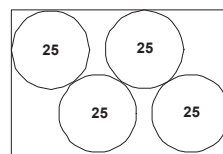

Product	Volume (litre)	Volume (litre, exact)	Outside measurements, excl. lids		
			Diameter top (Ø mm)	Diameter floor (Ø mm)	Height (mm)
ECB 25000	26	26.3	374	303	353
ECB 61000	61	62.5	437	360	565

Materials

T: +31 (0)88-2402400
 F: +31 (0)88-2402440
 E: sales@hk-plastics.com

ECB-61000

Basic data:

Contents:	61 liters
Exact capacity:	62,5 liters
Weight container:	1710 grams
Weight standard lid:	390 grams
Weight (plastic) handle:	grams
Dimensions tolerance:	+/- 1 mm
Volume / weight tolerance:	+/- 5%

Dimensions:

Height (A):	565 mm
Width (B):	437 mm
Width including handle grips:	472 mm
Nesting gap:	55 mm
Height with lid (C):	567 mm
Stacked height with lid (D):	549 mm

Decoration (maximal dimensions):

Height:	IML:	screenprint:
Width:	on request	450 mm
(CTC)		1270 mm
		630 mm

Europallet configuration

Containers on pallet:	100 pcs.
Layers per pallet:	1
Stacks per layer:	4
Total per stack:	25
Pallet Height:	1940 mm
Pallet Height with lids:	on separate pallet mm

Lid variations: