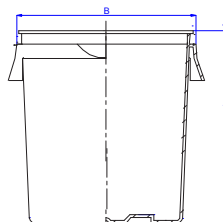

Product	Volume (litre)	Volume (litre, exact)	Outside measurements, excl. lids		
			Diameter top (Ø mm)	Diameter floor (Ø mm)	Height (mm)
ECB 25000	26	26.3	374	303	353
ECB 61000	61	62.5	437	360	565

Materials

T: +31 (0)88-2402400
 F: +31 (0)88-2402440
 E: sales@hk-plastics.com

ECB-61000

Basic data:

Contents:	61 liters
Exact capacity:	62,5 liters
Weight container:	1710 grams
Weight standard lid:	390 grams
Weight (plastic) handle:	grams
Dimensions tolerance:	+/- 1 mm
Volume / weight tolerance:	+/- 5%

Dimensions:

Height (A):	565 mm
Width (B):	437 mm
Width including handle grips:	472 mm
Nesting gap:	55 mm
Height with lid (C):	567 mm
Stacked height with lid (D):	549 mm

Decoration (maximal dimensions):

Height:	IML:	screenprint:
Width:	on request	450 mm
(CTC)		1270 mm
		630 mm

Europallet configuration

Containers on pallet:	100 pcs.
Layers per pallet:	1
Stacks per layer:	4
Total per stack:	25
Pallet Height:	1940 mm
Pallet Height with lids:	on separate pallet mm

Lid variations: