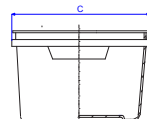

T: +31 (0)88-2402400
F: +31 (0)88-2402440
E: sales@hk-plastics.com

ECM-750

Basic data:

Contents:	0,75 liters
Exact capacity:	0,75 liters
Weight container:	30 grams
Weight standard lid:	29 grams
Dimensions tolerance:	+/- 1 mm
Volume / weight tolerance:	+/- 5%

Dimensions:

Height (A):	48,2 mm
Length (B):	191,81 mm
Width (C):	128,87 mm
Width including handle grips:	191,81 mm
Nesting gap:	16,58 mm
Height with lid (D):	48,8 mm
Stacked height with lid (E):	41,4 mm

Decoration (maximal dimensions):

Height:	IML-lid:	99,26 mm
Width (long side for off-set):		209,49 mm
Width (short side for off-set):		
(CTC):		
No. of printed sides:		

Europallet configuration

Containers on pallet:	3744 pcs.
Layers per pallet:	4
Stacks per layer:	36
Total per stack:	26
Pallet Height:	2000 mm
Pallet Height with lids:	2400 mm
Lids on pallet (standard pallet):	23400 pcs.