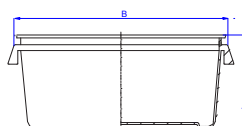

T: +31 (0)88-2402400
F: +31 (0)88-2402440
E: sales@hk-plastics.com

ECM-750

Basic data:

Contents:	0,75 liters
Exact capacity:	0,75 liters
Weight container:	30 grams
Weight standard lid:	29 grams
Dimensions tolerance:	+/- 1 mm
Volume / weight tolerance:	+/- 5%

Dimensions:

Height (A):	48,2 mm
Length (B):	191,81 mm
Width (C):	128,87 mm
Width including handle grips:	191,81 mm
Nesting gap:	16,58 mm
Height with lid (D):	48,8 mm
Stacked height with lid (E):	41,4 mm

Decoration (maximal dimensions):

Height:	IML-lid:	99,26 mm
Width (long side for off-set):		209,49 mm
Width (short side for off-set):		
(CTC):		
No. of printed sides:		

Europallet configuration

Containers on pallet:	3744 pcs.
Layers per pallet:	4
Stacks per layer:	36
Total per stack:	26
Pallet Height:	2000 mm
Pallet Height with lids:	2400 mm
Lids on pallet (standard pallet):	23400 pcs.