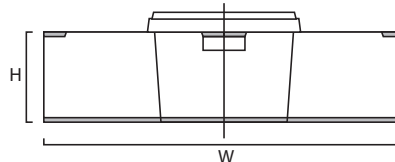

T: +31 (0)88-2402400
F: +31 (0)88-2402440
E: sales@hk-plastics.com

ECM-750

Basic data:

Contents:	0,75 liters
Exact capacity:	0,75 liters
Weight container:	30 grams
Weight standard lid:	29 grams
Dimensions tolerance:	+/- 1 mm
Volume / weight tolerance:	+/- 5%

Dimensions:

Height (A):	48,2 mm
Length (B):	191,81 mm
Width (C):	128,87 mm
Width including handle grips:	191,81 mm
Nesting gap:	16,58 mm
Height with lid (D):	48,8 mm
Stacked height with lid (E):	41,4 mm

Decoration (maximal dimensions):

Height:	IML-lid:	99,26 mm
Width (long side for off-set):		209,49 mm
Width (short side for off-set):		
(CTC):		
No. of printed sides:		

Europallet configuration

Containers on pallet:	3744 pcs.
Layers per pallet:	4
Stacks per layer:	36
Total per stack:	26
Pallet Height:	2000 mm
Pallet Height with lids:	2400 mm
Lids on pallet (standard pallet):	23400 pcs.