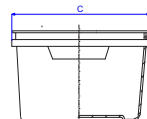

## Basic data:

Contents:	1,2 liters
Exact capacity:	1,2 liters
Weight container:	38 grams
Weight standard lid:	29 grams
Dimensions tolerance:	+/- 1 mm
Volume / weight tolerance:	+/- 5%

## Dimensions:

Height (A):	72,7 mm
Length (B):	191,81 mm
Width (C):	128,87 mm
Width including handle grips:	191,81 mm
Nesting gap:	16,58 mm
Height with lid (D):	73,3 mm
Stacked height with lid (E):	65,9 mm

## Decoration (maximal dimensions):

Height:	IML-lid:	99,26 mm
Width (long side for off-set):		209,49 mm
Width (short side for off-set):		
(CTC):		
No. of printed sides:		