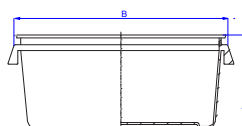

## Basic data:

Contents:	1,2 liters
Exact capacity:	1,2 liters
Weight container:	38 grams
Weight standard lid:	29 grams
Dimensions tolerance:	+/- 1 mm
Volume / weight tolerance:	+/- 5%

## Dimensions:

Height (A):	72,7 mm
Length (B):	191,81 mm
Width (C):	128,87 mm
Width including handle grips:	191,81 mm
Nesting gap:	16,58 mm
Height with lid (D):	73,3 mm
Stacked height with lid (E):	65,9 mm

## Decoration (maximal dimensions):

Height:	IML-lid:	99,26 mm
Width (long side for off-set):		209,49 mm
Width (short side for off-set):		
(CTC):		
No. of printed sides:		