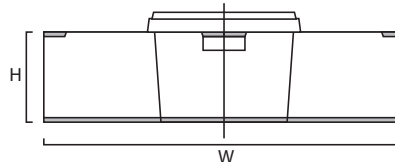

## Basic data:

Contents:	1,2 liters
Exact capacity:	1,2 liters
Weight container:	38 grams
Weight standard lid:	29 grams
Dimensions tolerance:	+/- 1 mm
Volume / weight tolerance:	+/- 5%

## Dimensions:

Height (A):	72,7 mm
Length (B):	191,81 mm
Width (C):	128,87 mm
Width including handle grips:	191,81 mm
Nesting gap:	16,58 mm
Height with lid (D):	73,3 mm
Stacked height with lid (E):	65,9 mm

## Decoration (maximal dimensions):

Height:	IML-lid:	99,26 mm
Width (long side for off-set):		209,49 mm
Width (short side for off-set):		
(CTC):		
No. of printed sides:		