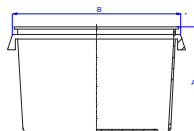

T: +31 (0)88-2402400
F: +31 (0)88-2402440
E: sales@hk-plastics.com

ECM-1000

Basic data:

Contents:	1 liters
Exact capacity:	1,3 liters
Weight container:	44 grams
Weight standard lid:	15 grams
Dimensions tolerance:	+/- 1 mm
Volume / weight tolerance:	+/- 5%

Dimensions:

Height (A):	96 mm
Length (B):	143 mm
Width (C):	126 mm
Width including handle grips:	143 mm
Nesting gap:	26 mm
Height with lid (D):	96 mm
Stacked height with lid (E):	90 mm

Decoration (maximal dimensions):

Height:		off-set: on request
Width (long side for off-set):		
Width (short side for off-set): (CTC):		
No. of printed sides:	4	

Europallet configuration

Containers on pallet:	2000 pcs.
Layers per pallet:	5
Stacks per layer:	40
Total per stack:	10
Pallet Height:	1850 mm
Pallet Height with lids:	2200 mm
Lids on pallet (standard pallet):	30000 pcs.