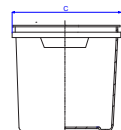

Product	Volume (liter)	Volume (litre, exact)	Outside measurements, excl. lids		
			Length (mm)	Width (mm)	Height (mm)
ECM 600	0,6	0,60	192	129	40
ECM 750	0,75	0,75	192	129	49
ECM 1000	1	1,3	143	126	96
ECM 1200	1,2	1,2	192	129	73
ECM 2000	2	2,0	225	165	76
ECM 3000	3	3,1	288	193	92
ECM 4000	4	4,0	225	165	152
ECM 6000	6	6,4	290	198	169
ECM 10000	10	10,4	288	187	273
ECM 10400	10	10,4	285	194	272
ECM 11000	11	11,6	288	191	304
ECM 12000	12	13,2	394	288	159
ECM 16000	16	18,0	387	286	217
ECM 18000	18	21,0	384	296	252
ECM 20000	20	22,1	386	285	274
ECM 25000	25	28,0	387	291	348
ECM 33000	33	37,0	383	282	445

T: +31 (0)88-2402400
F: +31 (0)88-2402440
E: sales@hk-plastics.com

ECM-1000

Basic data:

Contents:	1 liters
Exact capacity:	1,3 liters
Weight container:	44 grams
Weight standard lid:	15 grams
Dimensions tolerance:	+/- 1 mm
Volume / weight tolerance:	+/- 5%

Dimensions:

Height (A):	96 mm
Length (B):	143 mm
Width (C):	126 mm
Width including handle grips:	143 mm
Nesting gap:	26 mm
Height with lid (D):	96 mm
Stacked height with lid (E):	90 mm

Decoration (maximal dimensions):

Height:		off-set: on request
Width (long side for off-set):		
Width (short side for off-set): (CTC):		
No. of printed sides:	4	

Europallet configuration

Containers on pallet:	2000 pcs.
Layers per pallet:	5
Stacks per layer:	40
Total per stack:	10
Pallet Height:	1850 mm
Pallet Height with lids:	2200 mm
Lids on pallet (standard pallet):	30000 pcs.