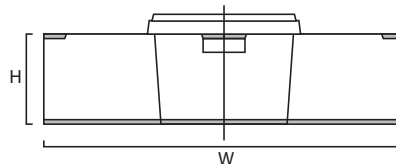

T: +31 (0)88-2402400
F: +31 (0)88-2402440
E: sales@hk-plastics.com

ECM-1000

Basic data:

Contents:	1 liters
Exact capacity:	1,3 liters
Weight container:	44 grams
Weight standard lid:	15 grams
Dimensions tolerance:	+/- 1 mm
Volume / weight tolerance:	+/- 5%

Dimensions:

Height (A):	96 mm
Length (B):	143 mm
Width (C):	126 mm
Width including handle grips:	143 mm
Nesting gap:	26 mm
Height with lid (D):	96 mm
Stacked height with lid (E):	90 mm

Decoration (maximal dimensions):

Height:		off-set: on request
Width (long side for off-set):		
Width (short side for off-set): (CTC):		
No. of printed sides:	4	

Europallet configuration

Containers on pallet:	2000 pcs.
Layers per pallet:	5
Stacks per layer:	40
Total per stack:	10
Pallet Height:	1850 mm
Pallet Height with lids:	2200 mm
Lids on pallet (standard pallet):	30000 pcs.